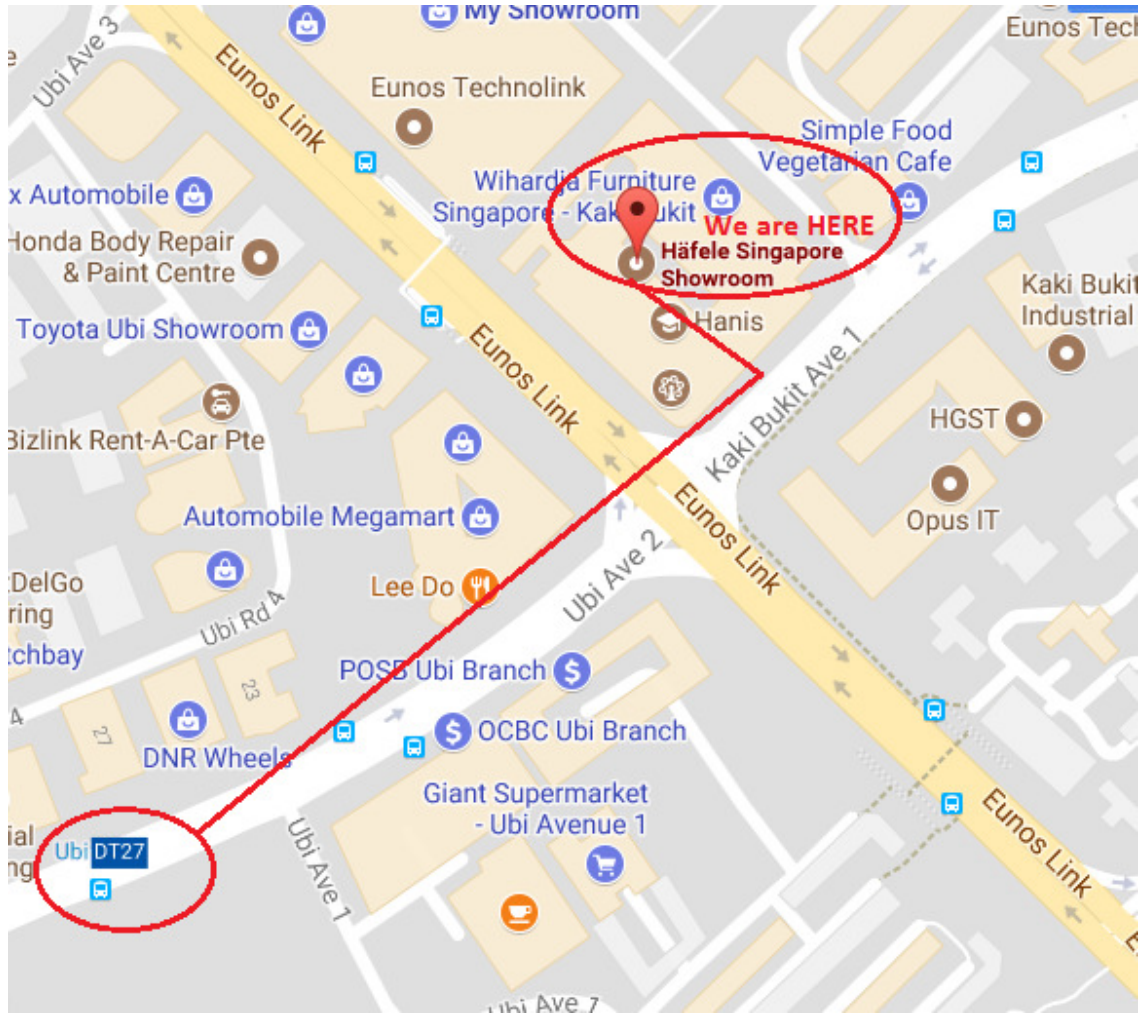

Directions to Hafele Singapore Pte Ltd showroom at No. 1 Kaki Bukit Road 1 #01-27/28 Enterprise ONE S415934

1) By Train: Alight at Ubi downtown MRT

2) By Bus:

<https://www.google.com.sg/maps/place/Eunos+Stn/@1.3197501,103.9050939,18z/data=!4m2!3m1!1s0x31da180491ff0c07:0x19968a98bc607b42>

Eunos Stn
Bus Interchange

No. 2 - bus stop

SAVE NEARBY SHARE

Singapore
Suggest an edit
Claim this business

Buses from this station:

15	Pasir Ris Int	12:45 PM * 12:47 PM *
21	Pasir Ris Int	12:43 PM * 12:44 PM *
25	Ang Mo Kio Int	12:43 PM * 12:51 PM *

1. Alight at Eunos MRT station
2. Walk to Eunos station bus stop
3. Take bus 55 or 25

bus stop number		Jln Eunos	
3.4	<input type="checkbox"/> 83101	• Eunos Stn	board
3.7	<input type="checkbox"/> 83111	• Blk 17	
4.2	<input type="checkbox"/> 72011	• Blk 322	
Eunos Link			
4.5	<input type="checkbox"/> 71099	• Blk 311	
4.9	<input type="checkbox"/> 71089	• Opp Eunos Technolink	alight
5.3	<input type="checkbox"/> 71079	• Comfort Driving Ctr	

4. Cross the overhead bridge and walk towards Enterprise one(Circled in red below)