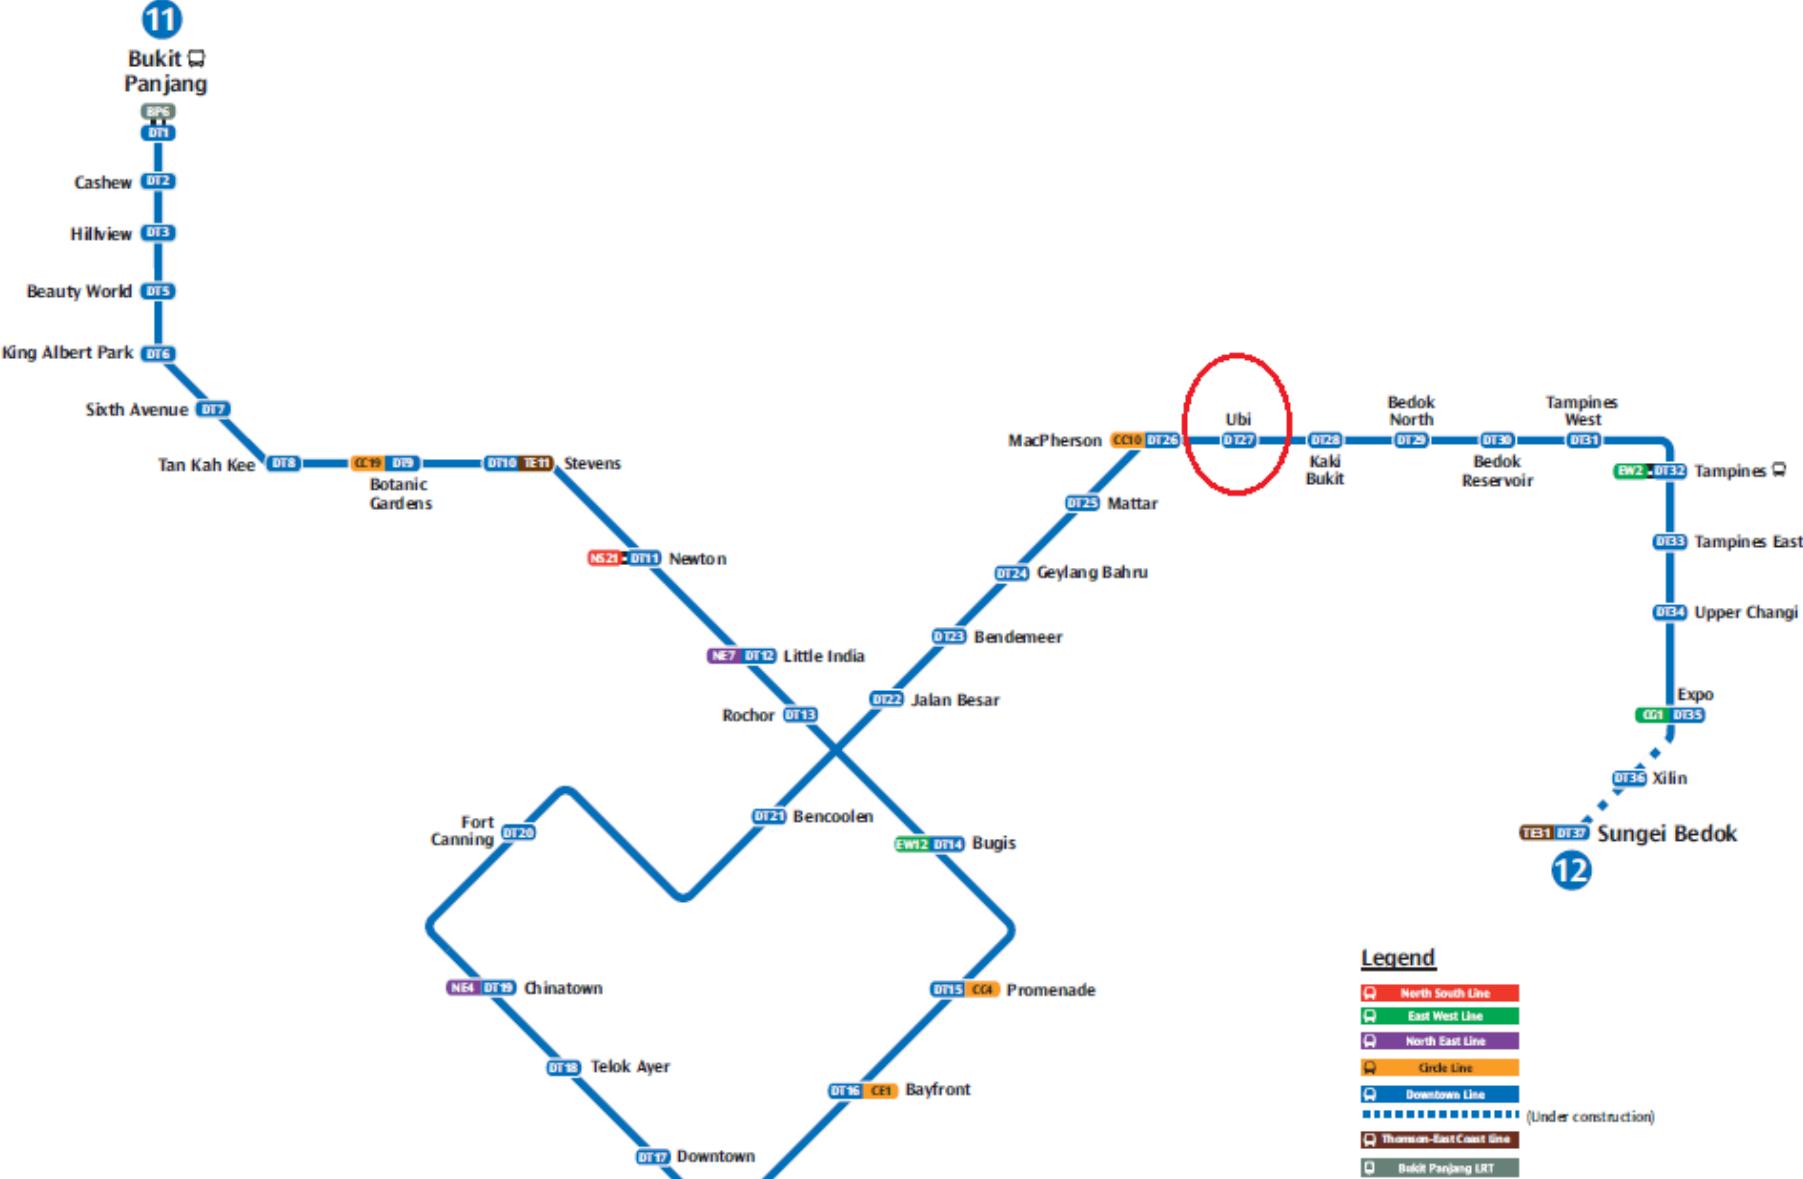

Directions to Hafele Singapore Pte Ltd showroom at No. 1 Kaki Bukit Road 1 #01-27/28 Enterprise ONE S415934

1) By Train: Alight at Ubi downtown MRT

2) By Bus:

<https://www.google.com.sg/maps/place/Eunos+Stn/@1.3197501,103.9050939,18z/data=!4m2!3m1!1s0x31da180491ff0c07:0x19968a98bc607b42>

Eunos Stn
Bus Interchange

No. 2 - bus stop

SAVE NEARBY SHARE

Singapore
Suggest an edit
Claim this business

Buses from this station:

15	Pasir Ris Int	12:45 PM * 12:47 PM *
21	Pasir Ris Int	12:43 PM * 12:44 PM *
25	Ang Mo Kio Int	12:43 PM * 12:51 PM *

1. Alight at Eunos MRT station
2. Walk to Eunos station bus stop
3. Take bus 55 or 25

bus stop number		Jln Eunos	
3.4	<input type="checkbox"/> 83101	• Eunos Stn	board
3.7	<input type="checkbox"/> 83111	• Blk 17	
4.2	<input type="checkbox"/> 72011	• Blk 322	
Eunos Link			
4.5	<input type="checkbox"/> 71099	• Blk 311	
4.9	<input type="checkbox"/> 71089	• Opp Eunos Technolink	alight
5.3	<input type="checkbox"/> 71079	• Comfort Driving Ctr	

4. Cross the overhead bridge and walk towards Enterprise one(Circled in red below)