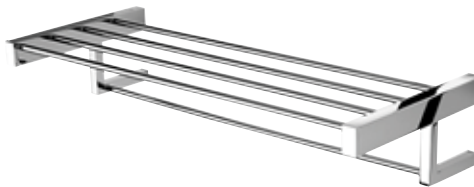

Toilet brush holder
570.14.00400 \$ 229.00

Soap dispenser
570.14.00700 \$ 209.00

Coat / towel hook
570.14.00500 \$ 69.00

Coat / towel hook, double
570.14.01900 \$ 89.00

Bath towel shelf with towel rail
570.14.01100 \$ 489.00

Toilet roll holder with cover
570.14.00100 \$ 189.00

Towel ring
570.14.00600 \$ 179.00

Shelf holder (60cm)
570.14.01800 \$ 339.00

Towel rail
570.14.00200 (45cm) \$ 259.00
570.14.00300 (60cm) \$ 309.00

Tumbler holder, wall model
570.14.00800 (white) \$ 159.00
570.14.01600 (black) \$ 169.00