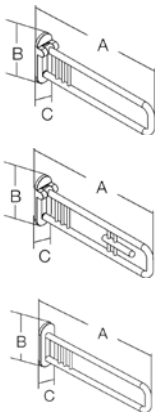

Safety Collection

Folding handle / support handle

Article no.	Description	Max.load	Price
570.19.00900	Folding handle, 65cm	150kg	$ 849.00
570.19.01000	Folding handle with paper holder, 65cm	150kg	$ 849.00
570.19.01100	Support handle, 65cm	130kg	$ 749.00