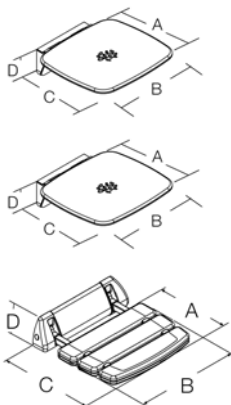

Shower seat

Article no.	Description	Max.load	Price
570.19.00300	Shower seat, black	160kg	$ 569.00
570.19.00200	Shower seat, white	160kg	$ 569.00
570.19.00100	Shower seat, white	160kg	$ 299.00

We reserve the rights to alter specifications without notice and prices are subject to change without prior notice.

* Safety collection - 2 years warranty
Recommended installation height for shower seat - 45 - 55cm