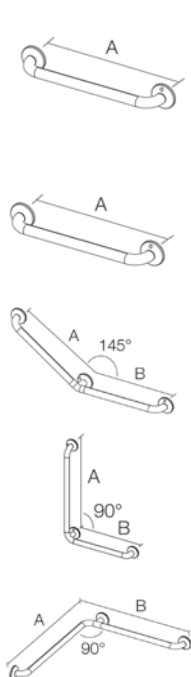

Coat / towel hook
570.16.00200 \$ 29.000

Coat / towel hook, double
570.16.00300 \$ 79.00

Shelf holder, 35cm
570.16.00900 \$ 129.00

Bath towel shelf with towel rail
570.16.01000 \$ 209.00

Towel rail, 60cm
570.16.00400 (single) \$ 189.00
570.16.02300 (double) \$ 199.00

Towel ring, 60cm
570.16.00500 \$ 99.00

Soap holder
570.16.00700 \$ 129.00

Tumbler holder
570.16.00800 \$ 119.00

Toilet roll holder with cover
570.16.02000 \$ 139.00

Hyatt Hotel, Singapore

We reserve the rights to alter specifications without notice and prices are subject to change without prior notice.

Safety accessories

Grab rail

Article no.	Description	Price
570.19.00400	Grab rail, 45cm	\$ 289.00
570.19.00500	Grab rail, 65cm	\$ 309.00
570.19.00600	Grab rail 145°	\$ 449.00
570.19.00700	Grab rail 90°	\$ 449.00
570.19.00800	Single shower grab rail	\$ 539.00