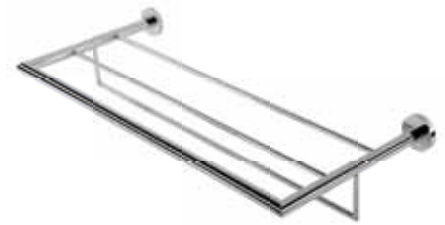

Nemox

Tumbler holder, free standing
570.16.02100 \$ 109.00

Soap holder, free standing
570.16.02200 \$ 109.00

Nemox collection

Chrome polished

Toilet brush holder, wall mounted
570.16.00100 \$ 169.00

Soap dispenser, wall model, 150ml
570.16.00600 \$ 179.00

Coat / towel hook
570.16.00200 \$ 29.000

Coat / towel hook, double
570.16.00300 \$ 79.00

Shelf holder, 35cm
570.16.00900 \$ 129.00

Bath towel shelf with towel rail
570.16.01000 \$ 209.00

Towel rail, 60cm
570.16.00400 (single) \$ 189.00
570.16.02300 (double) \$ 199.00

Towel ring, 60cm
570.16.00500 \$ 99.00

Soap holder
570.16.00700 \$ 129.00

Tumbler holder
570.16.00800 \$ 119.00

Toilet roll holder with cover
570.16.02000 \$ 139.00

Hyatt Hotel, Singapore

We reserve the rights to alter specifications without notice and prices are subject to change without prior notice.