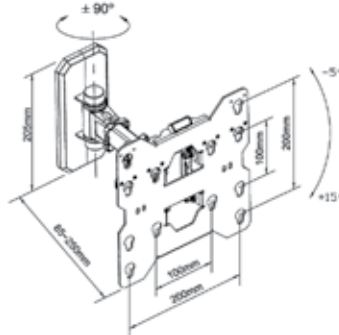

We reserve the rights to alter specifications without notice and prices are subject to change without prior notice.

Operation	Stroke	Build in height	Article no.	Price*
Control switch	460	645	421.68.421	\$ 480.00
RF remote	750	865	421.68.420	\$ 1,200.00
system	1000	750	421.68.423	\$ 1,700.00

Note:
See full specification on pages 14 - 15

TV brackets

Tilt & swivel version

Loading bearing capacity	Article no.	Price*
35 kg	817.24.920	\$ 50.00

Area of application: Wall mount fixing for LCD/ TFT/LED

Material: Steel powder coated

Finish: Black lines

Installation: Screw fixing into wall

Suitable for TV sizes: 26" - 42"

According to VESA: 100 x 100 mm
200 x 100 mm
200 x 200 mm

Features: Safety lock, lock release, shock absorbing