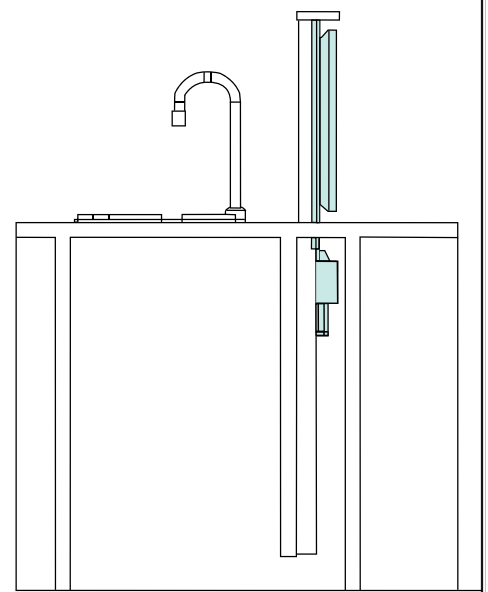

Operation	Stroke	Build in height	Article no.	Price*
Control switch	460	645	421.68.421	$ 480.00
RF remote	750	865	421.68.420	$ 1,200.00
system	1000	750	421.68.423	$ 1,700.00

Note:
See full specification on pages 14 - 15

We reserve the rights to alter specifications without notice and prices are subject to change without prior notice.