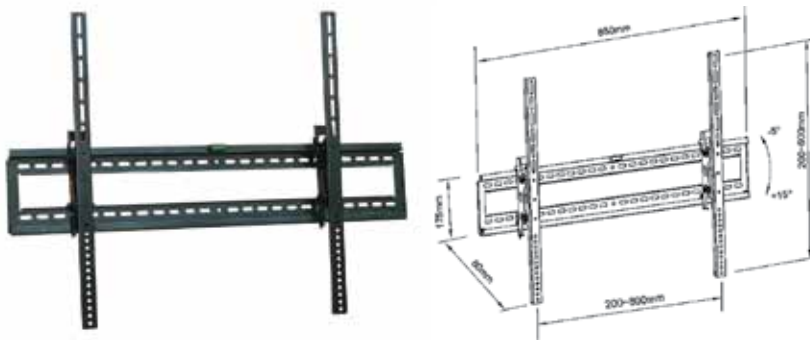

Area of application: Wall mount or under shelves fixing for LCD/PLASMA/LED

Material: Steel powder coated

Finish: Black lines

Installation: Screw fixing into wall

Suitable for TV sizes: 32" - 55"

According to VESA: 100 x 400 mm
100 x 600 mm

Features: Safety lock, lock release, shock absorbing

TV brackets

Tilt & slide version

Area of application: Wall mount fixing for LCD/ PLSDMA/LED
 Material: Steel powder coated
 Finish: Black lines
 Installation: Screw fixing into wall
 Suitable for TV sizes: 32" - 55"
 According to VESA: 100 x 600 mm
 100 x 400 mm
 Features: Safety lock, lock release, shock absorbing

Loading bearing capacity	Article no.	Price*
75 kg	817.24.940	\$ 60.00

Area of application: Wall mount fixing for LCD/PLASMA/LED
 Material: Steel powder coated
 Finish: Black lines
 Installation: Screw fixing into wall
 Suitable for TV sizes: 55" - 70"
 According to VESA: 200 x 800 mm
 200 x 600 mm
 Features: Safety lock, lock release, shock absorbing

Loading bearing capacity	Article no.	Price*
80 kg	817.24.941	\$ 80.00

Tilt & slide version for ceiling mount or under shelves

Area of application: Ceiling mount or under shelves fixing for LCD/PLASMA/LED
 Material: Steel powder coated
 Finish: Black lines
 Installation: Screw fixing into wall
 Suitable for TV sizes: 32" - 55"
 According to VESA: 100 x 400 mm
 100 x 600 mm
 Features: Safety lock, lock release, shock absorbing