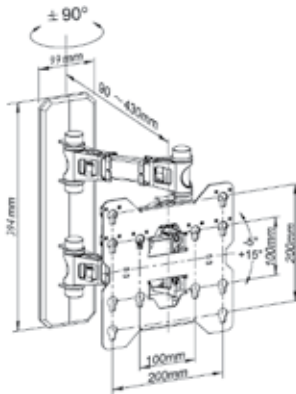

Material: Steel powder coated

Finish: Black lines

Installation: Screw fixing into wall

Suitable for TV sizes: 26" - 42"

According to VESA: 100 x 100 mm
200 x 100 mm
200 x 200 mm

Features: Safety lock, lock release, shock absorbing