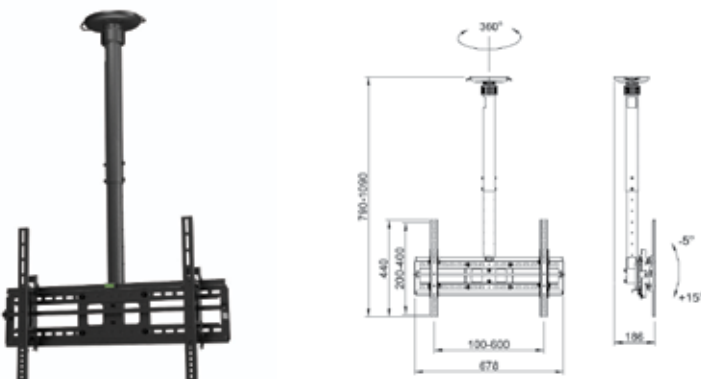

Tilt & slide version for ceiling mount or under shelves

Area of application: Ceiling mount or under shelves fixing for LCD/PLASMA/LED
Material: Steel powder coated
Finish: Black lines
Installation: Screw fixing into wall
Suitable for TV sizes: 32" - 55"
According to VESA: 100 x 400 mm
100 x 600 mm
Features: Safety lock, lock release, shock absorbing

Loading bearing capacity	Article no.	Price*
60 kg	817.26.900	$ 150.00

We reserve the rights to alter specifications without notice and prices are subject to change without prior notice.