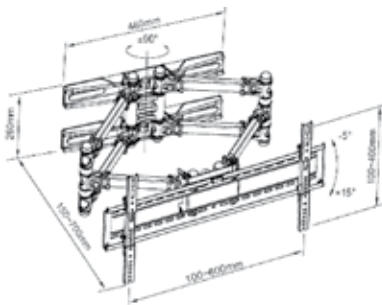

Suitable for TV sizes: 32" - 55"

According to VESA: 100 x 400 mm
100 x 600 mm

Features: Safety lock, lock release, shock absorbing

Tilt & slide & swivel version

Loading bearing capacity	Article no.	Price*
60 kg	817.24.950	\$ 230.00