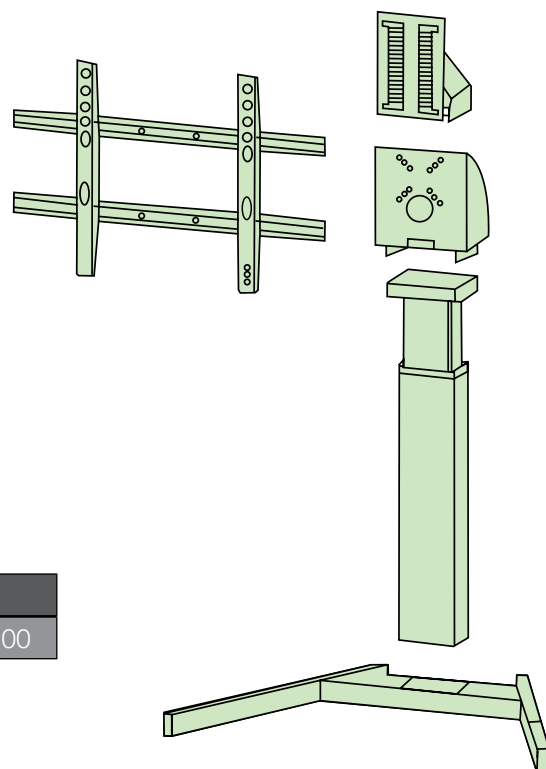

A Note:
See full specification on pages 14 - 15

Living room electrical lift mechanisms

TV swivel and lift

02

The full motion remote control TV swivel and lift is a unique addition to our line. Height adjustable, it electronically rotates 45 degrees in both directions. You have the flexibility to install into a cabinet or free-standing when using the base. It's a dynamic and elegant way to display your HD TV or other flat screen displays. In addition to its electronic swivel capability it is also suitable for use with castors making it a versatile choice for home or office environments.

With one remote control you can operate both up/down and swivel. Full motion at the touch of a button; the TV swivel and lift is not your everyday TV stand.

Swivel	Min. height	Max. height	Article no.	Price*
+/- 45°	750	1750	421.68.482	\$ 1,900.00