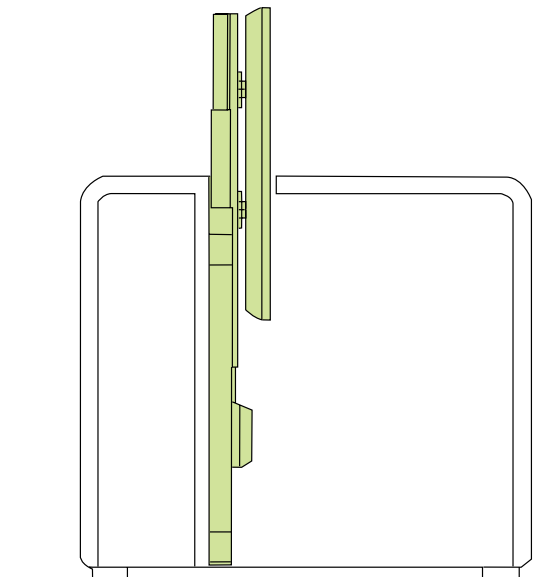

Operation	Stroke	Build in height	Article no.	Price*
Control switch	460	645	421.68.421	$ 480.00
RF remote	750	865	421.68.420	$ 1,200.00
system	1000	750	421.68.423	$ 1,700.00

Note:
See full specification on pages 14 - 15