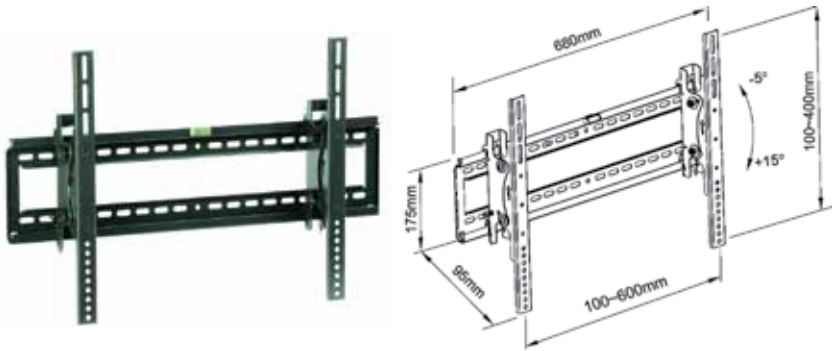

Area of application: Wall mount or under shelves fixing for LCD/PLASMA/LED

Material: Steel powder coated

Finish: Black lines

Installation: Screw fixing into wall

Suitable for TV sizes: 32" - 55"

According to VESA: 100 x 400 mm
100 x 600 mm

Features: Safety lock, lock release, shock absorbing

TV brackets

Tilt & slide version

Area of application: Wall mount fixing for LCD/ PLSDMA/LED
 Material: Steel powder coated
 Finish: Black lines
 Installation: Screw fixing into wall
 Suitable for TV sizes: 32" - 55"
 According to VESA: 100 x 600 mm
 100 x 400 mm
 Features: Safety lock, lock release, shock absorbing