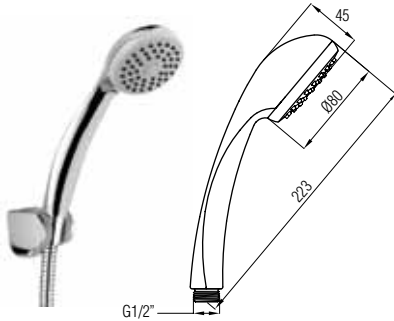

Aquasys

Bathroom Fitting Showers
simply refreshing

LED Hand Shower set

AquaSys

Feature

- Hand Shower PE
- The LED function operates by water pressure only
- No battery required
- A minimum water pressure 0.1Mpa is required
- Optional the LED shower will change 3 different colours in 5 seconds between red, green and blue

Chrome LED Hand Shower set, with shower hose
(red, green, blue)

589.23.982

\$ 69.00

Hand shower

Hand Shower Set

- Set consists of: Hand Shower, wall bracket and 1.5m length stainless steel hose
- Supply with fixing material