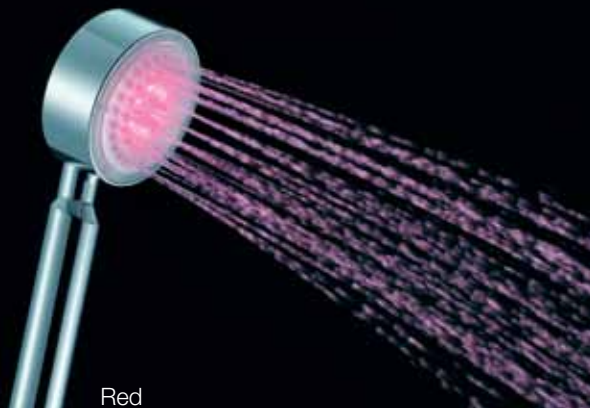

Aquasys

Bathroom Fitting Showers
simply refreshing

LED Hand Shower set

AquaSys

Feature

- Hand Shower PE
- The LED function operates by water pressure only
- No battery required
- A minimum water pressure 0.1Mpa is required
- Optional the LED shower will change 3 different colours in 5 seconds between red, green and blue

Chrome LED Hand Shower set, with shower hose
(red, green, blue)

589.23.982

\$ 69.00

Hand shower

Hand Shower Set

- Set consists of: Hand Shower, wall bracket and 1.5m length stainless steel hose
- Supply with fixing material