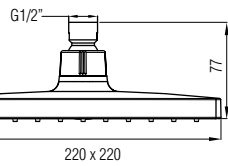

Chrome Square Rain Shower

589.23.730

$ 89.00