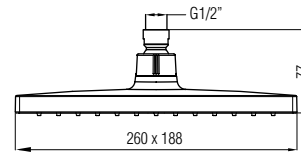

Chrome Square Rain Shower

589.23.740

$ 89.00