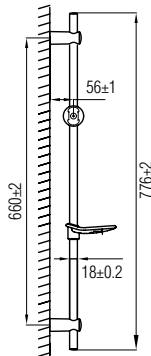

Chrome LED Hand Shower set, with shower hose
(red, green, blue)

589.23.982

\$ 69.00

Hand shower

Hand Shower Set

- Set consists of: Hand Shower, wall bracket and 1.5m length stainless steel hose
- Supply with fixing material

\$ 89.00

Stainless Steel Sliding Bar

Stainless Steel Sliding Bar

775 mm

589.23.800

\$ 59.00

Stainless Steel Sliding Bar

802 mm