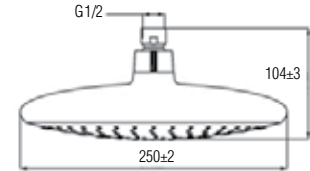

Chrome Round Rain Shower

589.23.720

$ 79.00