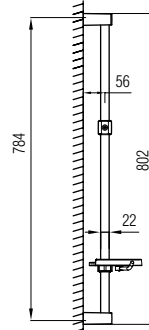

\$ 89.00

Stainless Steel Sliding Bar

Stainless Steel Sliding Bar

775 mm

589.23.800

\$ 59.00

Stainless Steel Sliding Bar

802 mm