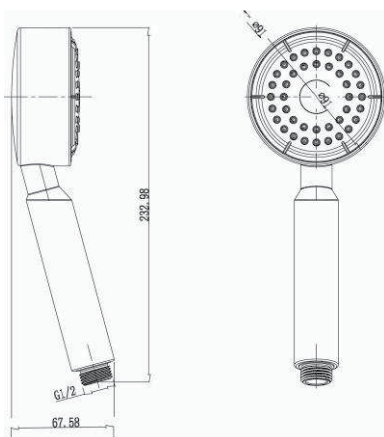

Aquasys

Bathroom Fitting Showers
simply refreshing

LED Hand Shower set

AquaSys

Feature

- Hand Shower PE
- The LED function operates by water pressure only
- No battery required
- A minimum water pressure 0.1Mpa is required
- Optional the LED shower will change 3 different colours in 5 seconds between red, green and blue

Chrome LED Hand Shower set, with shower hose
(red, green, blue)

589.23.982

\$ 69.00

Hand shower

Hand Shower Set

- Set consists of: Hand Shower, wall bracket and 1.5m length stainless steel hose
- Supply with fixing material