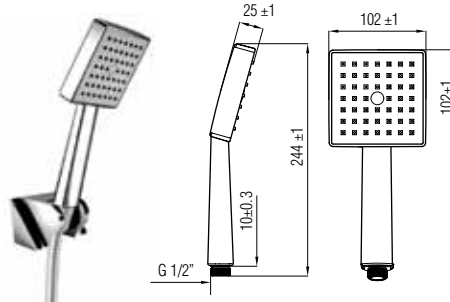

Chrome ABS Single Function Hand Shower

589.23.910 $ 39.00