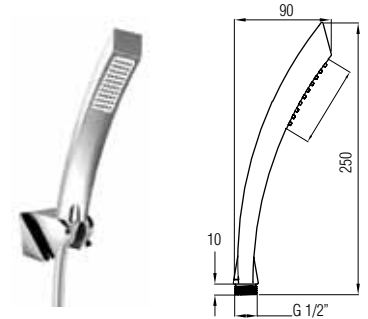

Chrome ABS Single Function Hand Shower

589.23.920 $ 39.00