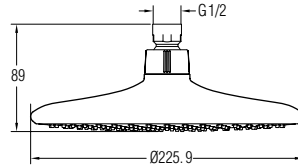

Chrome Round Rain Shower

589.23.710

$ 69.00