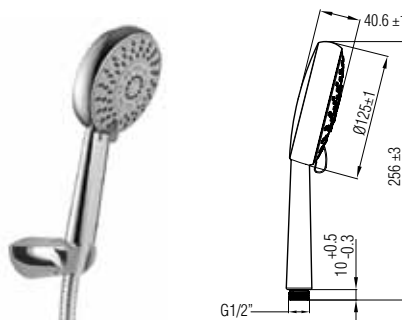

Chrome ABS Multi Function (5 functions) Hand Shower

589.23.970 $ 59.00