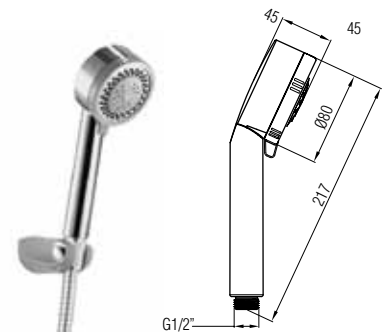

Chrome ABS Multi Function (3 functions) Hand Shower

589.23.950 $ 49.00