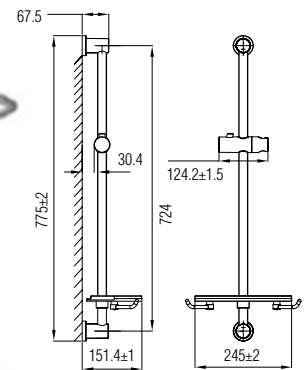

776 mm

589.23.820

$ 59.00