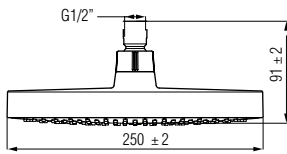

Rain shower and sliding bar

Rain Shower

Chrome Round Rain Shower

589.23.700

$ 79.00