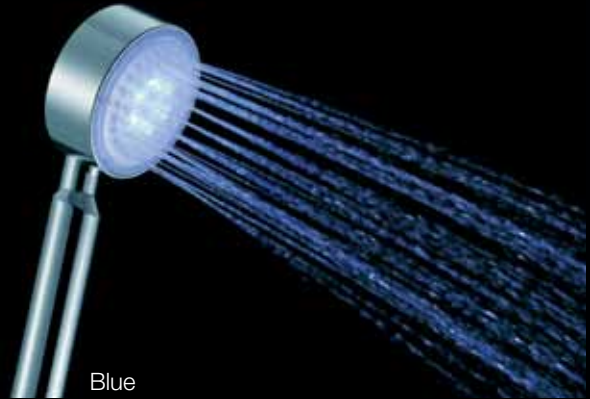

Aquasys

Bathroom Fitting Showers
simply refreshing

LED Hand Shower set

AquaSys

Feature

- Hand Shower PE
- The LED function operates by water pressure only
- No battery required
- A minimum water pressure 0.1Mpa is required
- Optional the LED shower will change 3 different colours in 5 seconds between red, green and blue

Chrome LED Hand Shower set, with shower hose
(red, green, blue)

589.23.982

\$ 69.00

Hand shower

Hand Shower Set

- Set consists of: Hand Shower, wall bracket and 1.5m length stainless steel hose
- Supply with fixing material