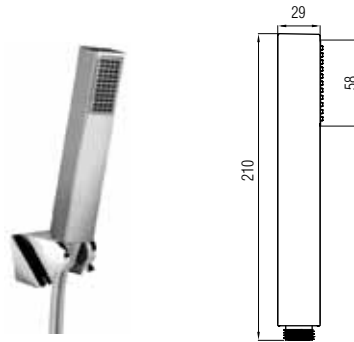

Chrome ABS Single Function Hand Shower

589.23.940 $ 39.00