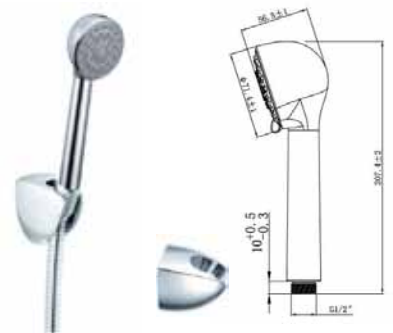

Aquasys

Bathroom Fitting Showers
simply refreshing

LED Hand Shower set

AquaSys

Feature

- Hand Shower PE
- The LED function operates by water pressure only
- No battery required
- A minimum water pressure 0.1Mpa is required
- Optional the LED shower will change 3 different colours in 5 seconds between red, green and blue

Chrome LED Hand Shower set, with shower hose
(red, green, blue)

589.23.982

\$ 69.00

Hand shower

Hand Shower Set

- Set consists of: Hand Shower, wall bracket and 1.5m length stainless steel hose
- Supply with fixing material

589.23.930 \$ 49.00

Chrome ABS Single Function Hand Shower

589.23.940 \$ 39.00

Chrome ABS Multi Function (3 functions) Hand Shower

589.23.950 \$ 49.00

Chrome ABS Single Function Hand Shower

589.23.960 \$ 59.00

Chrome ABS Multi Function (5 functions) Hand Shower

589.23.970 \$ 59.00

Chrome ABS Single Function Hand Shower, with shower hose

589.23.980 \$ 29.00

We reserve the rights to alter specifications without notice and prices are subject to change without prior notice.