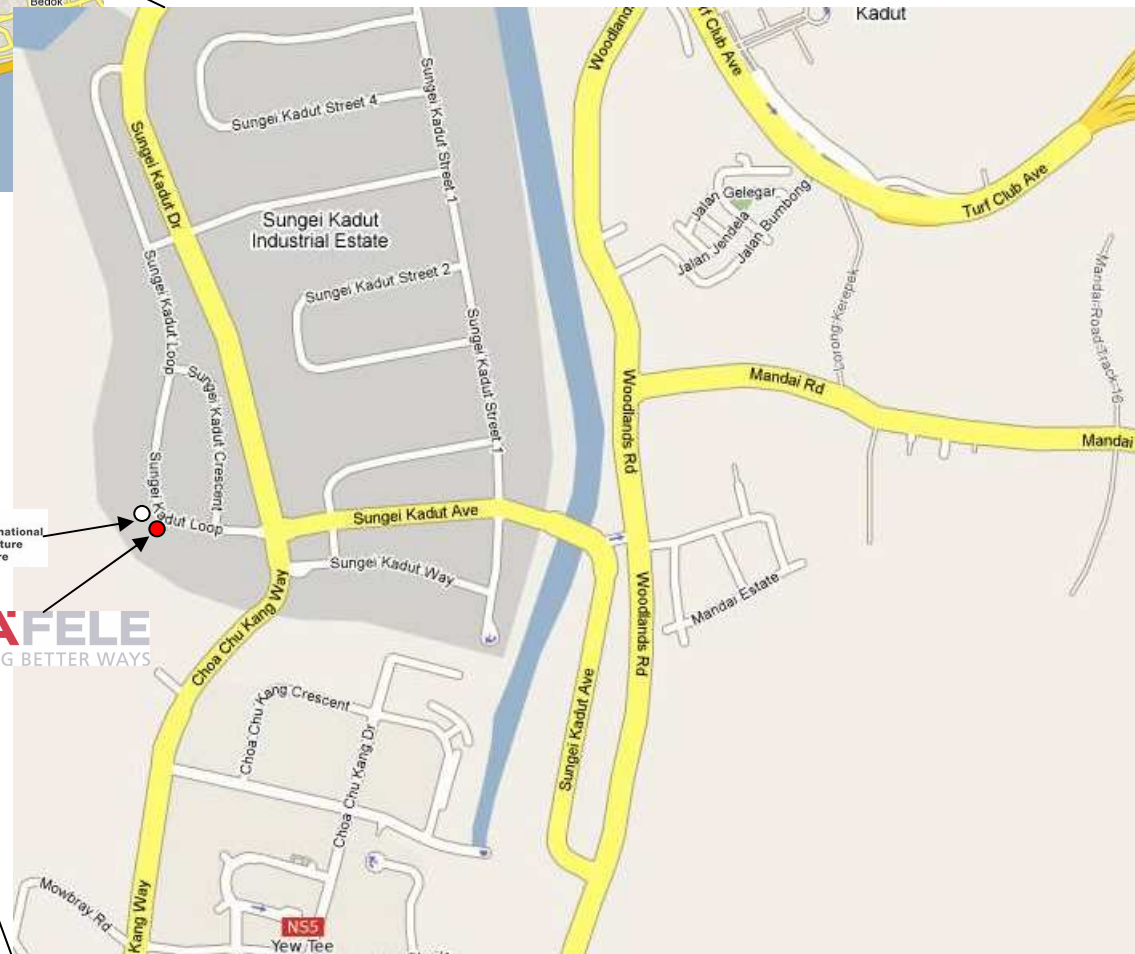

We are located at: 68 Sungei Kadut Loop
#03-00 Nutzcentre
Singapore 729504

Tel: +65 6494 7400
Fax: +65 6494 7401
E-Mail: info@hafele.com.sg

If you are coming by car: From Kranji Express Way (KJE), exits Woodlands Road. Make a left turn at the junction of Woodlands Road and Sungei Kadut Ave. Proceed straight on towards Sungei Kadut Loop. You will easily see the Nutzcentre which is the tall yellow building.

If you are coming by MRT: The closest MRT-station is Yew Tee. From there it is best to take a taxi.

Our Office & Showroom Hours:

Monday – Friday
9.00 am – 5.30 pm

Further infos: www.hafele.com

HAFELE
FINDING BETTER WAYS